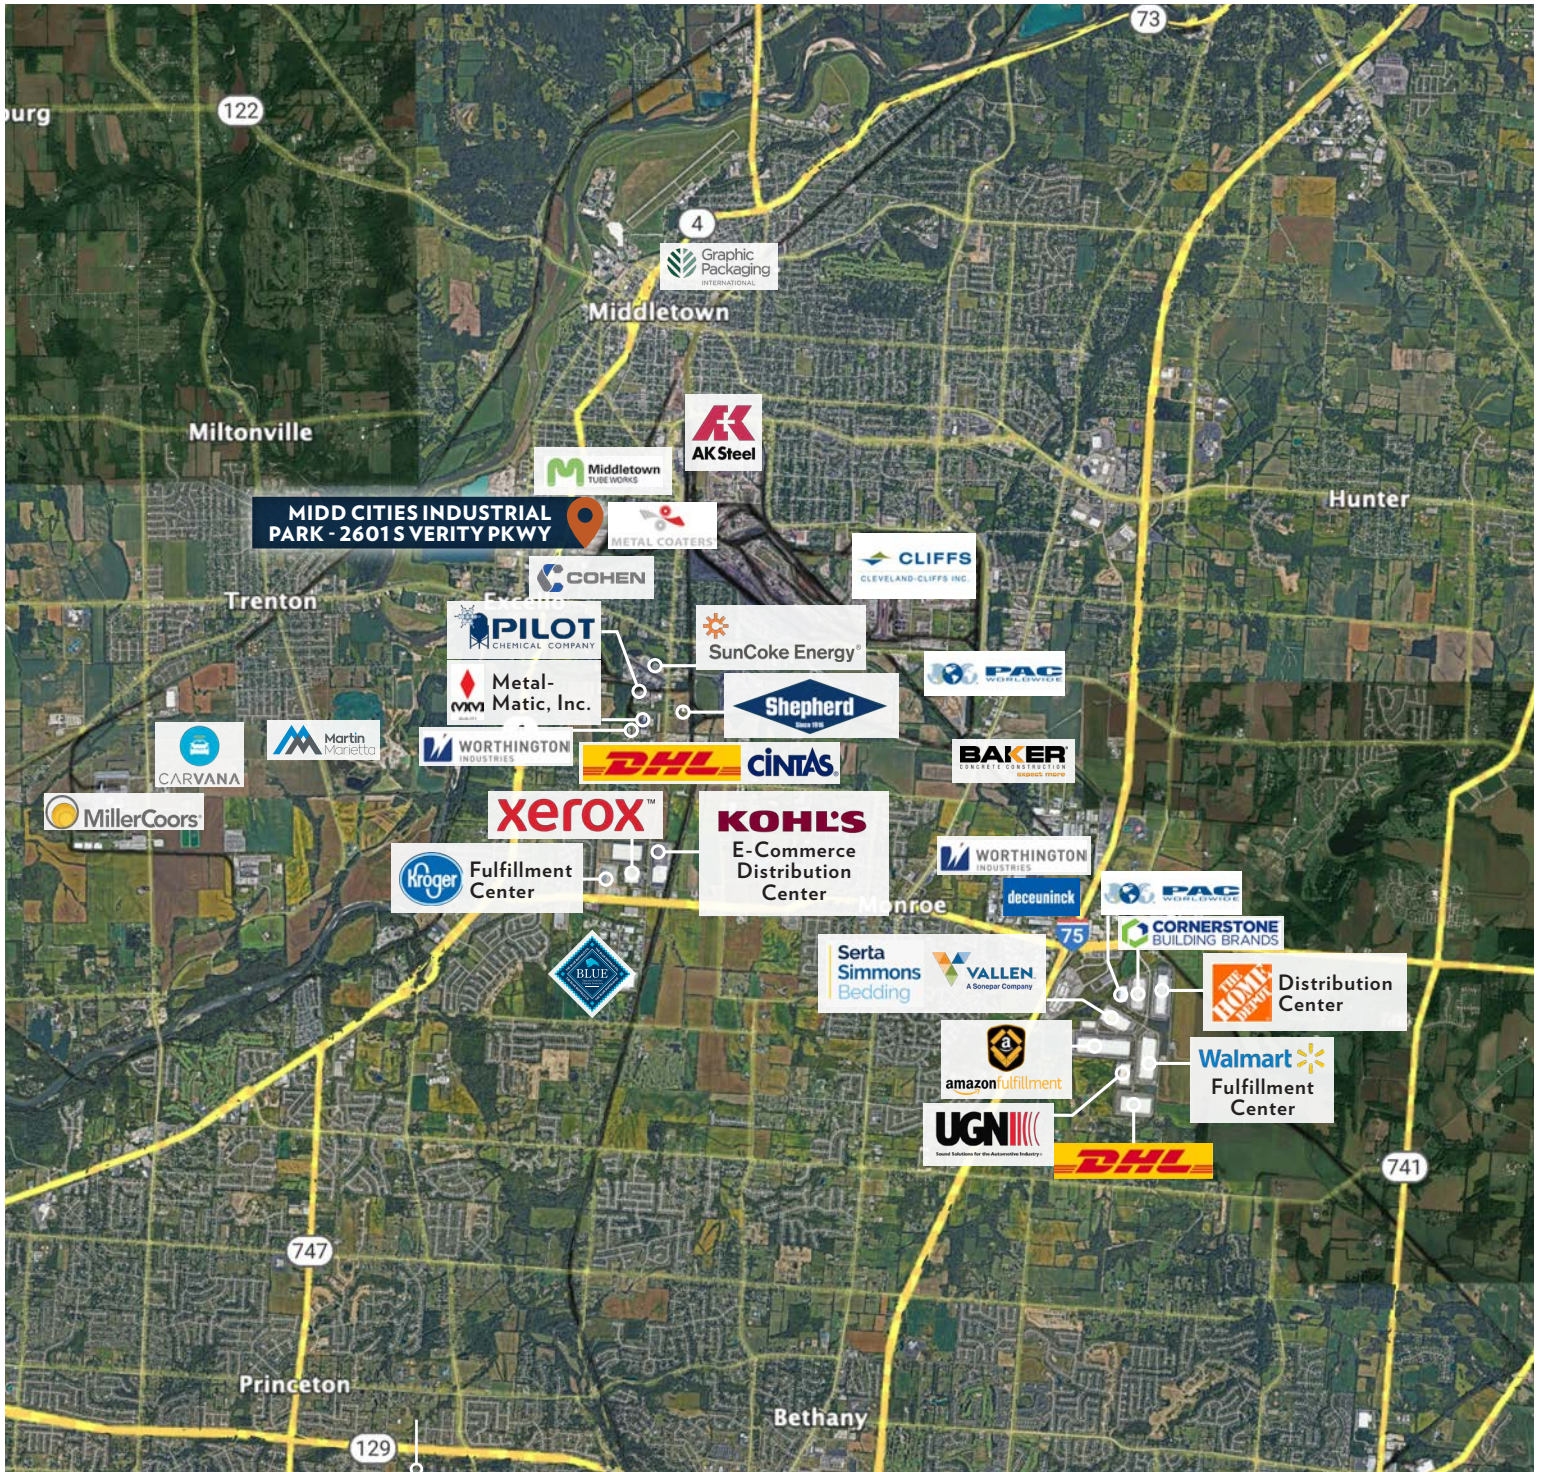

MIDDLETOWN/MONROE SUBMARKET

INFO@SQFTCOMMERCIAL.COM | (513) 843-1600 | SQFTCOMMERCIAL.COM

Rod MacEachen
(513) 675-5764
Rod@SqFtCommercial.com

Roddy MacEachen, SIOR
(513) 739-3985
Roddy@SqFtCommercial.com